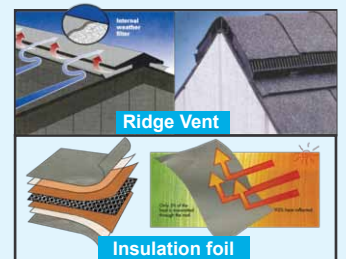

Air Balance System

Experts agree that the most effective system is a balance of air intake and exhaust that creates a uniform flow of air through the attic.

This system creates a condition in which the roof temperature is equalized from top to bottom, supplying a uniform air flow along the entire underside of the roof deck.

Premium Soffit

- Double 5" style in solid and fully vented.
- Extra-thick 0.046" construction for optimum strength and flat face appearance.
- Designed for vertical siding, porch ceiling and soffit applications.
- Unique post-formed lock design helps secure installation.
- Can be fastened with nails, screws or staples.
- 23 low-gloss woodgrain colors with a wide variety of coordinating trims.

Air flow through vented soffits

InvisiVent

Standard vented soffit

The components of a complete roof system

Gable Vent

Roof

Soffit

Ridge Vent

Insulation foil

InvisiVent Triple 3-1/3"

- Triple 3-1/3" style invisibly vented.
- The only vinyl soffit to provide more than 10 inches of net-free air intake.
- Concealed intake vents provide a smooth appearance.
- Low gloss, matte finish looks like freshly painted wood.
- Deep 3/4" panel projection creates sharp definition.
- Heavy-duty 0.044" thickness for rigidity.
- Available in 12 colors.