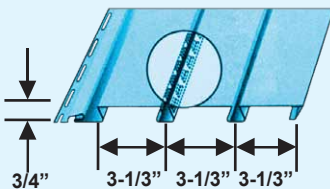

Air flow through vented soffits

InvisiVent

Standard vented soffit

The components of a complete roof system

Gable Vent

Roof

Soffit

Ridge Vent

Insulation foil

InvisiVent Triple 3-1/3"

- Triple 3-1/3" style invisibly vented.
- The only vinyl soffit to provide more than 10 inches of net-free air intake.
- Concealed intake vents provide a smooth appearance.
- Low gloss, matte finish looks like freshly painted wood.
- Deep 3/4" panel projection creates sharp definition.
- Heavy-duty 0.044" thickness for rigidity.
- Available in 12 colors.