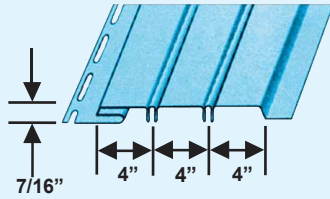

CertainTeed 
Made in the U.S.A.
Vinyl Soffits

 **Multi-Line**

Value Soffit

- Double 5" style in solid and fully vented.
- Extra-thickness of 0.046" for optimum strength and flat face appearance.
- Designed for vertical siding, porch ceiling and soffit applications.
- Unique post-formed lock design helps ensure secure installation.
- Can be fastened with nails, screws or staples.
- 23 low-gloss woodgrain colors with a wide variety of coordinating trims.
- Virtually maintenance free, never needs painting.
- Class 1(A) fire rating.
- Lifetime limited warranty.

Premium Soffit

- Double 5" style in solid and fully vented.
- Extra-thick 0.046" construction for optimum strength and flat face appearance.
- Designed for vertical siding, porch ceiling and soffit applications.
- Unique post-formed lock design helps secure installation.
- Can be fastened with nails, screws or staples.
- 23 low-gloss woodgrain colors with a wide variety of coordinating trims.

Insulation foil

InvisiVent Triple 3-1/3"

- Triple 3-1/3" style invisibly vented.
- The only vinyl soffit to provide more than 10 inches of net-free air intake.
- Concealed intake vents provide a smooth appearance.
- Low gloss, matte finish looks like freshly painted wood.
- Deep 3/4" panel projection creates sharp definition.
- Heavy-duty 0.044" thickness for rigidity.
- Available in 12 colors.