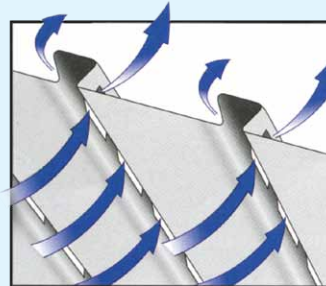

CertainTeed 
Made in the U.S.A.
Vinyl Soffits

 **Multi-Line**

Value Soffit

- Double 5" style in solid and fully vented.
- Extra-thickness of 0.046" for optimum strength and flat face appearance.
- Designed for vertical siding, porch ceiling and soffit applications.
- Unique post-formed lock design helps ensure secure installation.
- Can be fastened with nails, screws or staples.
- 23 low-gloss woodgrain colors with a wide variety of coordinating trims.
- Virtually maintenance free, never needs painting.
- Class 1(A) fire rating.
- Lifetime limited warranty.

Air Balance System

Experts agree that the most effective system is a balance of air intake and exhaust that creates a uniform flow of air through the attic.

This system creates a condition in which the roof temperature is equalized from top to bottom, supplying a uniform air flow along the entire underside of the roof deck.

Premium Soffit

- Double 5" style in solid and fully vented.
- Extra-thick 0.046" construction for optimum strength and flat face appearance.
- Designed for vertical siding, porch ceiling and soffit applications.
- Unique post-formed lock design helps secure installation.
- Can be fastened with nails, screws or staples.
- 23 low-gloss woodgrain colors with a wide variety of coordinating trims.

Air flow through vented soffits

InvisiVent

Standard vented soffit

The components of a complete roof system

Gable Vent

Roof

Soffit

Ridge Vent