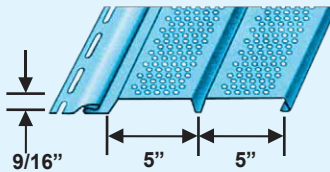

CertainTeed 
Made in the U.S.A.
Vinyl Soffits

 **Multi-Line**

Value Soffit

- Double 5" style in solid and fully vented.
- Extra-thickness of 0.046" for optimum strength and flat face appearance.
- Designed for vertical siding, porch ceiling and soffit applications.
- Unique post-formed lock design helps ensure secure installation.
- Can be fastened with nails, screws or staples.
- 23 low-gloss woodgrain colors with a wide variety of coordinating trims.
- Virtually maintenance free, never needs painting.
- Class 1(A) fire rating.
- Lifetime limited warranty.

Air Balance System

Experts agree that the most effective system is a balance of air intake and exhaust that creates a uniform flow of air through the attic.

This system creates a condition in which the roof temperature is equalized from top to bottom, supplying a uniform air flow along the entire underside of the roof deck.

Premium Soffit

- Double 5" style in solid and fully vented.
- Extra-thick 0.046" construction for optimum strength and flat face appearance.
- Designed for vertical siding, porch ceiling and soffit applications.
- Unique post-formed lock design helps secure installation.
- Can be fastened with nails, screws or staples.
- 23 low-gloss woodgrain colors with a wide variety of coordinating trims.

Insulation foil

InvisiVent Triple 3-1/3"

- Triple 3-1/3" style invisibly vented.
- The only vinyl soffit to provide more than 10 inches of net-free air intake.
- Concealed intake vents provide a smooth appearance.
- Low gloss, matte finish looks like freshly painted wood.
- Deep 3/4" panel projection creates sharp definition.
- Heavy-duty 0.044" thickness for rigidity.
- Available in 12 colors.