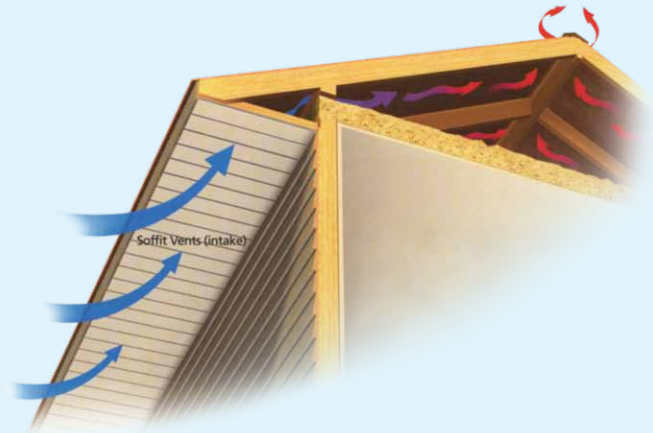

CertainTeed 
Made in the U.S.A.
Vinyl Soffits

 **Multi-Line**

Value Soffit

- Double 5" style in solid and fully vented.
- Extra-thickness of 0.046" for optimum strength and flat face appearance.
- Designed for vertical siding, porch ceiling and soffit applications.
- Unique post-formed lock design helps ensure secure installation.
- Can be fastened with nails, screws or staples.
- 23 low-gloss woodgrain colors with a wide variety of coordinating trims.
- Virtually maintenance free, never needs painting.
- Class 1(A) fire rating.
- Lifetime limited warranty.

Air Balance System

Experts agree that the most effective system is a balance of air intake and exhaust that creates a uniform flow of air through the attic.

This system creates a condition in which the roof temperature is equalized from top to bottom, supplying a uniform air flow along the entire underside of the roof deck.

Premium Soffit

- Double 5" style in solid and fully vented.
- Extra-thick 0.046" construction for optimum strength and flat face appearance.
- Designed for vertical siding, porch ceiling and soffit applications.
- Unique post-formed lock design helps secure installation.
- Can be fastened with nails, screws or staples.
- 23 low-gloss woodgrain colors with a wide variety of coordinating trims.

Insulation foil

InvisiVent Triple 3-1/3"

- Triple 3-1/3" style invisibly vented.
- The only vinyl soffit to provide more than 10 inches of net-free air intake.
- Concealed intake vents provide a smooth appearance.
- Low gloss, matte finish looks like freshly painted wood.
- Deep 3/4" panel projection creates sharp definition.
- Heavy-duty 0.044" thickness for rigidity.
- Available in 12 colors.