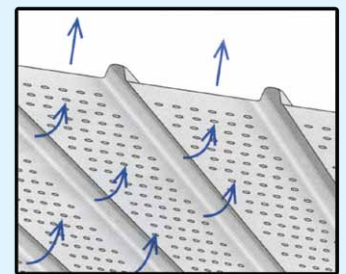

Air Balance System

Experts agree that the most effective system is a balance of air intake and exhaust that creates a uniform flow of air through the attic.

This system creates a condition in which the roof temperature is equalized from top to bottom, supplying a uniform air flow along the entire underside of the roof deck.

Premium Soffit

- Double 5" style in solid and fully vented.
- Extra-thick 0.046" construction for optimum strength and flat face appearance.
- Designed for vertical siding, porch ceiling and soffit applications.
- Unique post-formed lock design helps secure installation.
- Can be fastened with nails, screws or staples.
- 23 low-gloss woodgrain colors with a wide variety of coordinating trims.

Air flow through vented soffits

InvisiVent

Standard vented soffit

The components of a complete roof system

Gable Vent

Roof

Soffit

Ridge Vent

Insulation foil

InvisiVent Triple 3-1/3"

- Triple 3-1/3" style invisibly vented.
- The only vinyl soffit to provide more than 10 inches of net-free air intake.
- Concealed intake vents provide a smooth appearance.
- Low gloss, matte finish looks like freshly painted wood.
- Deep 3/4" panel projection creates sharp definition.
- Heavy-duty 0.044" thickness for rigidity.
- Available in 12 colors.